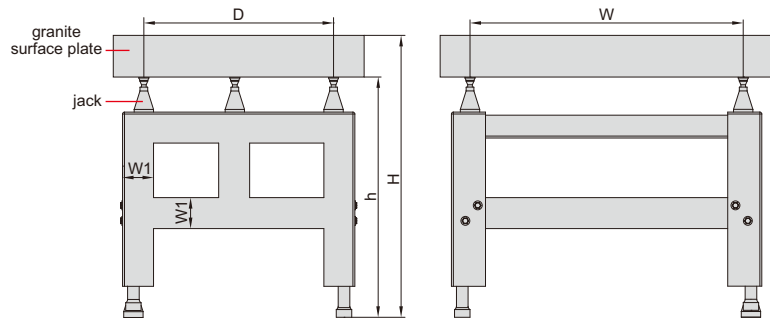

## STANDS FOR GRANITE SURFACE PLATES

- For medium size granite surface plates
- 5 jacks are included
- Adjusting range of jacks: 25mm
- One foot on the bottom is adjustable

### Low stands

Code	For granite surface plate	W	D	H (with granite surface plate)	h (without granite surface plate)	W1
<b>6902-64A</b>	630x400x80mm (code <b>6900-064</b> and <b>6900-164</b> )	352	224	775-800	695-720	80
<b>6902-66A</b>	630x630x100mm (code <b>6900-066</b> and <b>6900-166</b> )	352	352	775-800	675-700	80
<b>6902-85A</b>	800x500x100mm (code <b>6900-085</b> and <b>6900-185</b> )	448	280	775-800	675-700	80
<b>6902-106A</b>	1000x630x140mm (code <b>6900-0106</b> and <b>6900-1106</b> )	560	352	755-780	615-640	80
<b>6902-101A</b>	1000x1000x150mm (code <b>6900-0101</b> and <b>6900-1101</b> )	560	560	755-780	605-630	80
<b>6902-128A</b>	1200x800x160mm (code <b>6900-0128</b> and <b>6900-1128</b> )	672	448	755-780	595-620	80
<b>6902-161A</b>	1600x1000x180mm (code <b>6900-0161</b> and <b>6900-1161</b> )	896	560	755-780	575-600	80
<b>6902-201A</b>	2000x1000x220mm (code <b>6900-0201</b> and <b>6900-1201</b> )	1120	560	755-780	535-560	100
<b>6902-202A</b>	2000x1500x250mm (code <b>6900-0202</b> and <b>6900-1202</b> )	1120	840	755-780	505-530	100